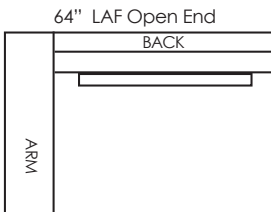

LANCASTER

CUSTOM CRAFTED UPHOLSTERY

DERBY SECTIONAL 8660

D44 H26/33
AH20 AW11 SD24/30 SH18

Derby Bench Seats, Backs and Kidneys Standard • Standard with block style legs 9.75"W x 9.75"D x 1.5"H
Ask about optional cushion configurations and custom sectionals
• Call for Pricing and Yardage Estimates •