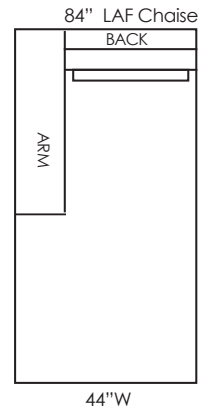

LANCASTER

CUSTOM CRAFTED UPHOLSTERY

DERBY SECTIONAL 8660

D44 H26/33
AH20 AW11 SD24/30 SH18

Derby Bench Seats, Backs and Kidneys Standard • Standard with block style legs 9.75"W x 9.75"D x 1.5"H
Ask about optional cushion configurations and custom sectionals
• Call for Pricing and Yardage Estimates •