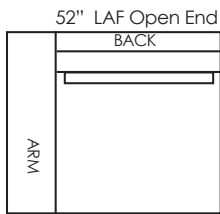

LANCASTER

CUSTOM CRAFTED UPHOLSTERY

DERBY SECTIONAL 8660

D44 H26/33
AH20 AW11 SD24/30 SH18

Derby Bench Seats, Backs and Kidneys Standard • Standard with block style legs 9.75"W x 9.75"D x 1.5"H
Ask about optional cushion configurations and custom sectionals
• Call for Pricing and Yardage Estimates •