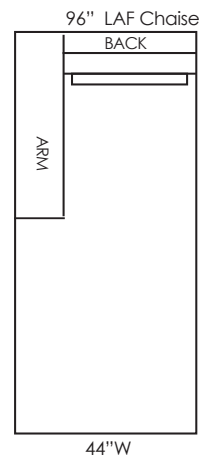

LANCASTER

CUSTOM CRAFTED UPHOLSTERY

DERBY SECTIONAL 8660

D44 H26/33
AH20 AW11 SD24/30 SH18

Derby Bench Seats, Backs and Kidneys Standard • Standard with block style legs 9.75"W x 9.75"D x 1.5"H
Ask about optional cushion configurations and custom sectionals
• Call for Pricing and Yardage Estimates •